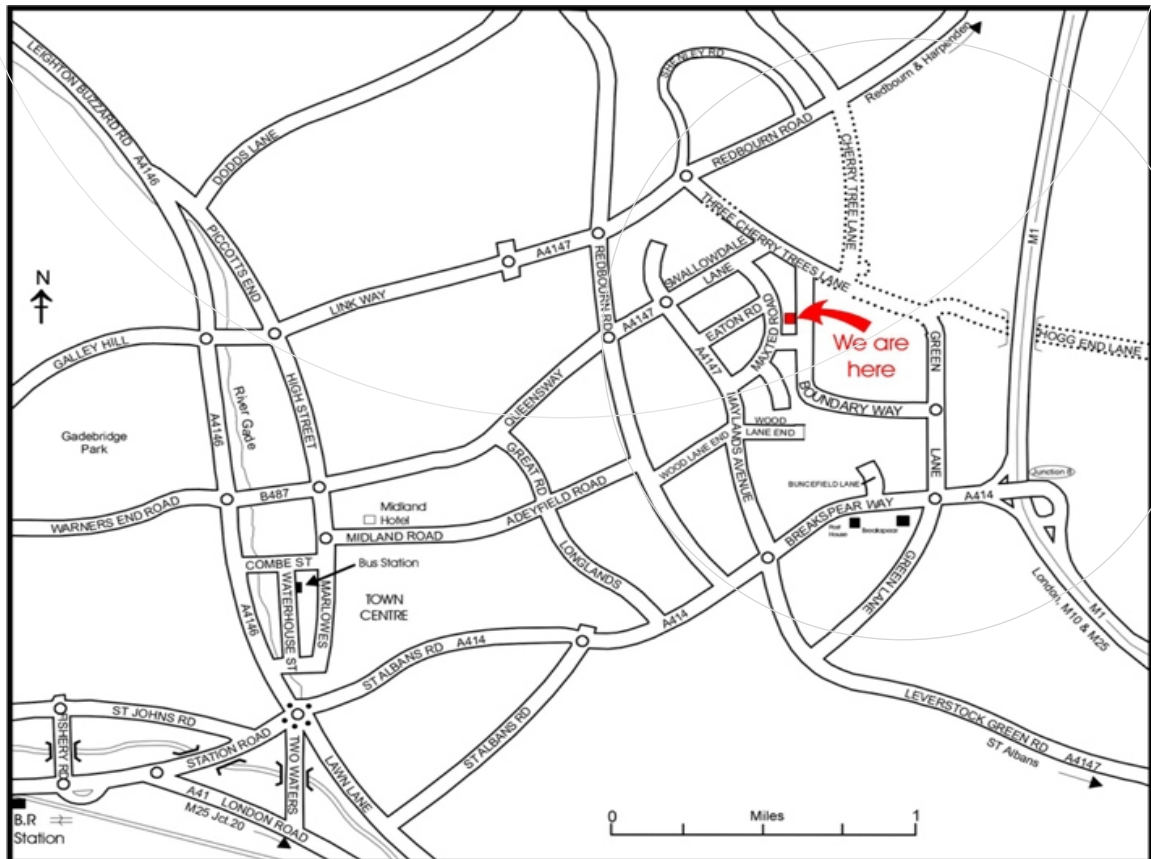

Map

Contact Us

At: Thamesfield House, Boundary Way, Hemel Hempstead, Herts HP2 7SR UK

t: +44 (0) 1442 202400 f: +44 (0) 1442 266438

e: info@htspe.com www.htspe.com